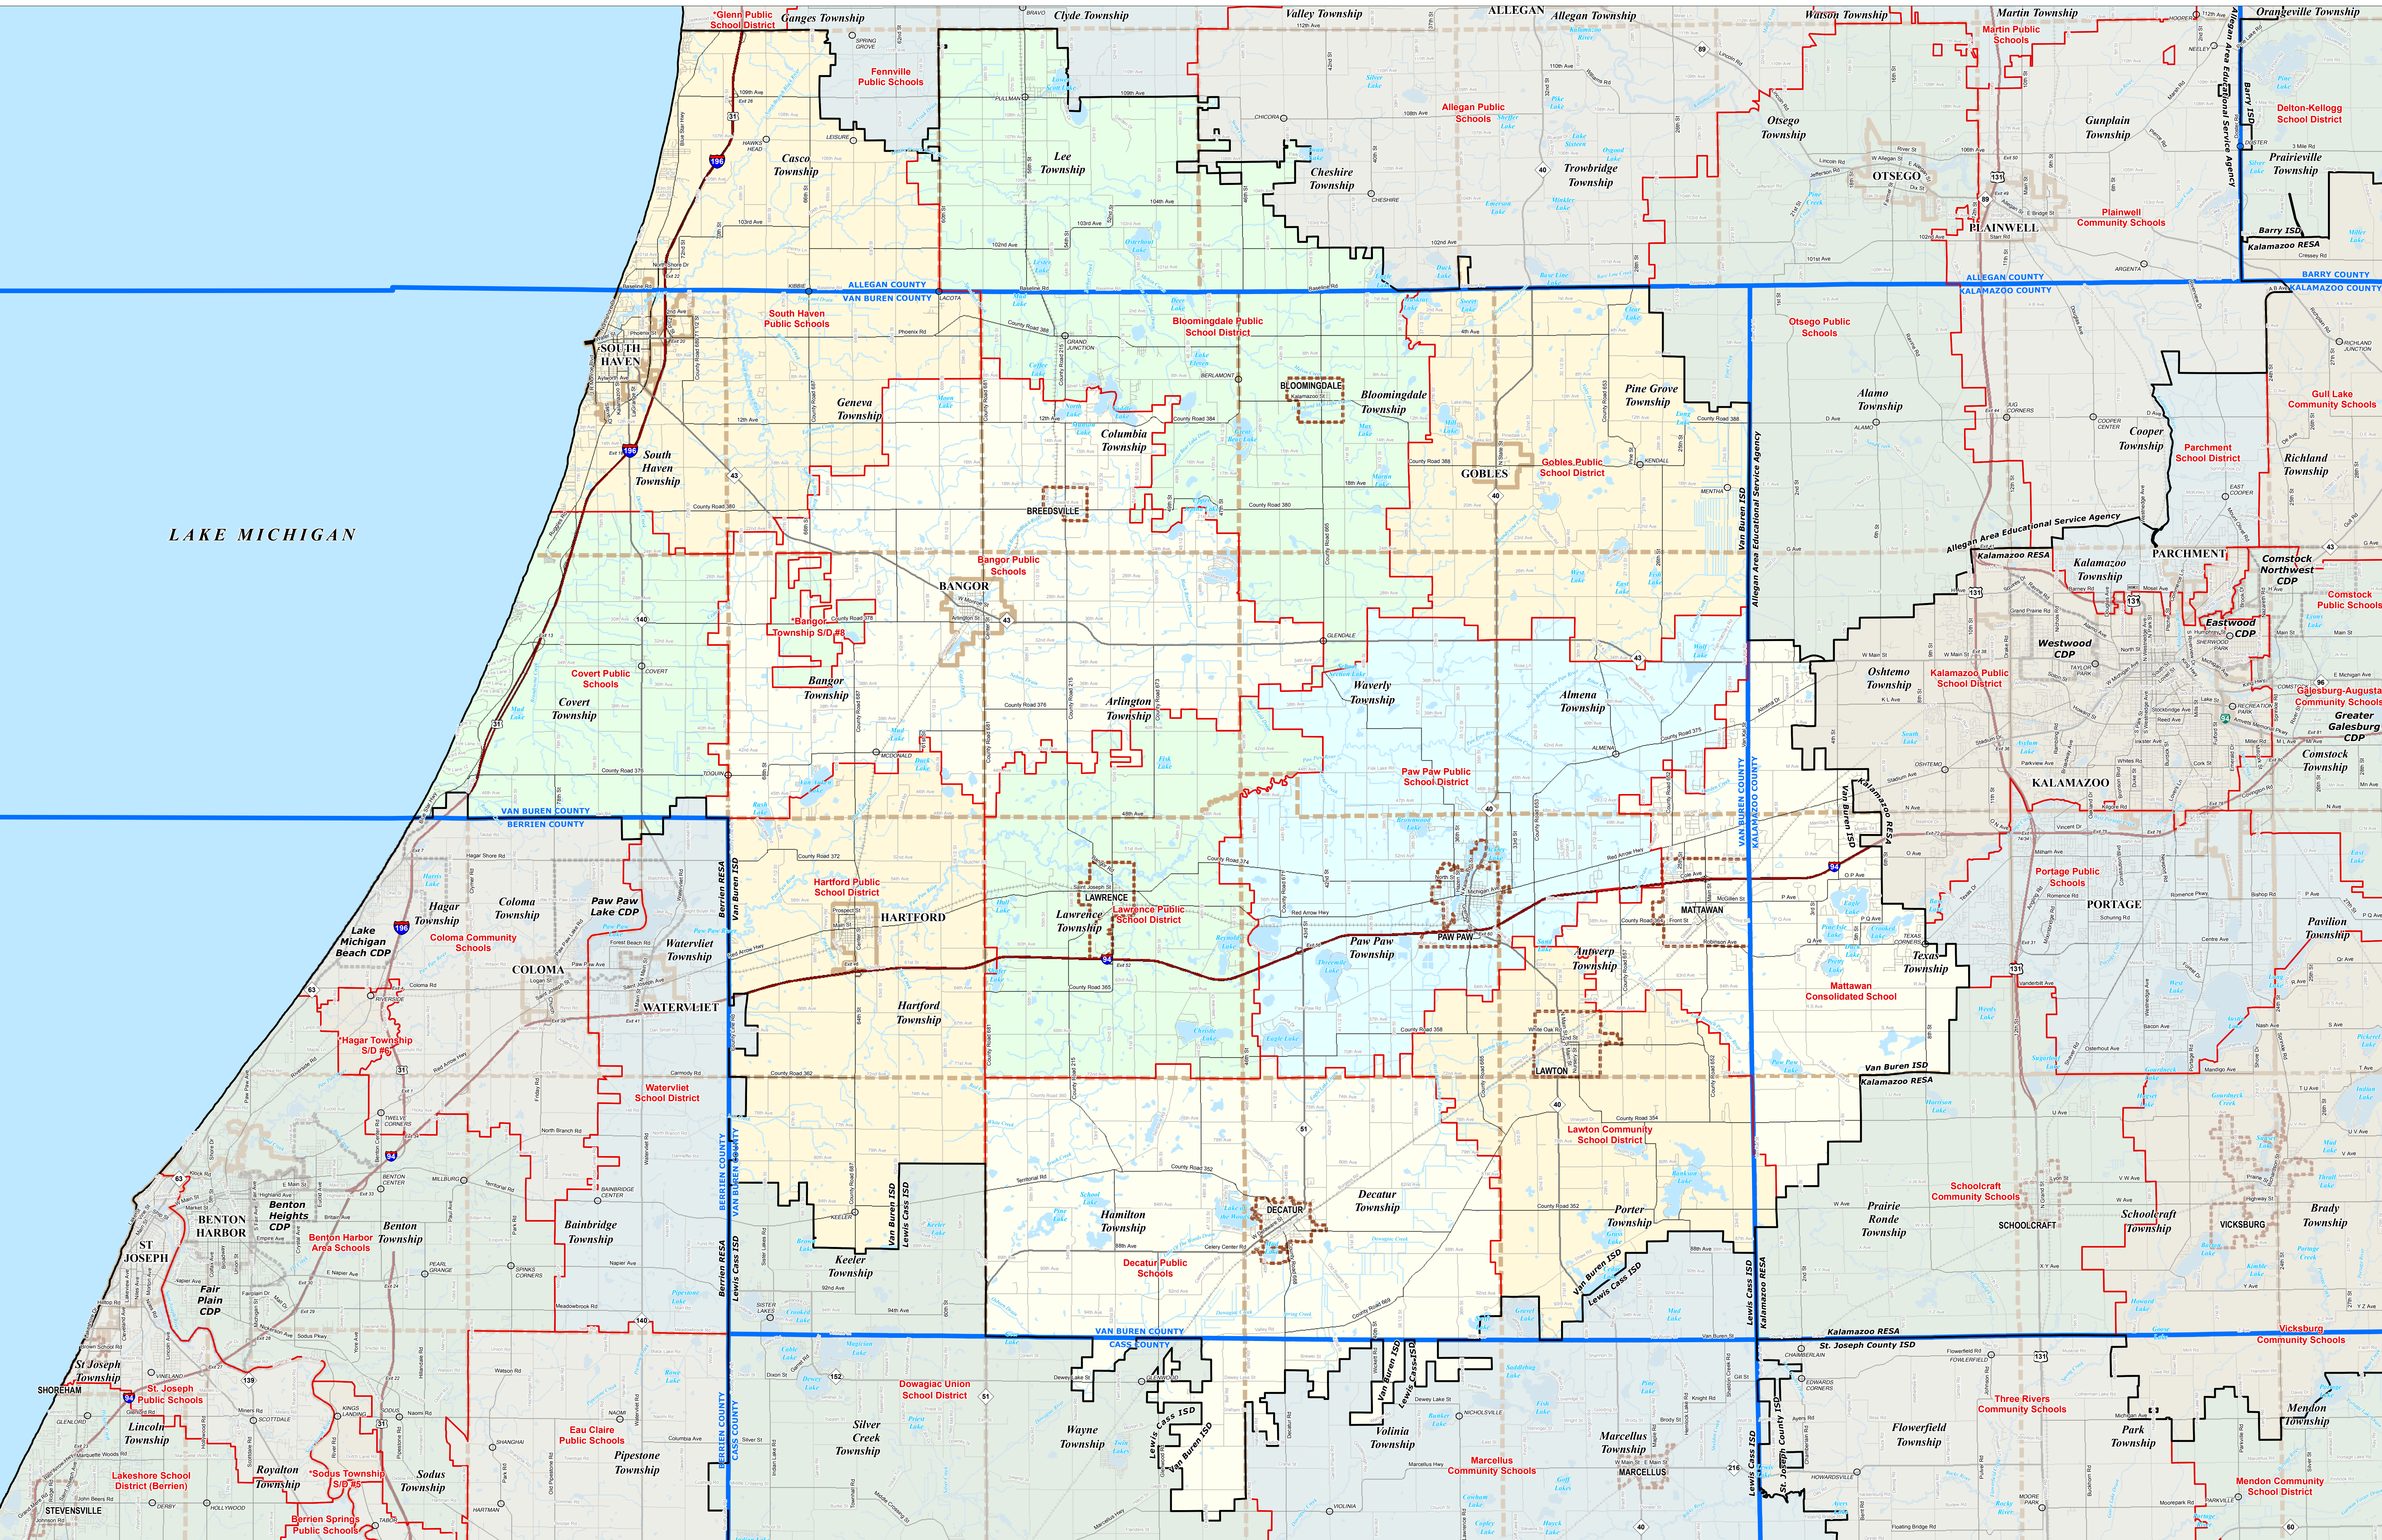

VAN BUREN ISD

0 2.5 5 Miles

11/18/13

Legend

- Intermediate School District
- School District
- City
- Township
- Village
- Census Designated Place
- County
- Unincorporated Place
- Freeway
- Highway
- Primary Road
- Local Road
- Railroad
- Water Feature
- River, Stream, or Drain

Source: Michigan Geographic Framework v13a